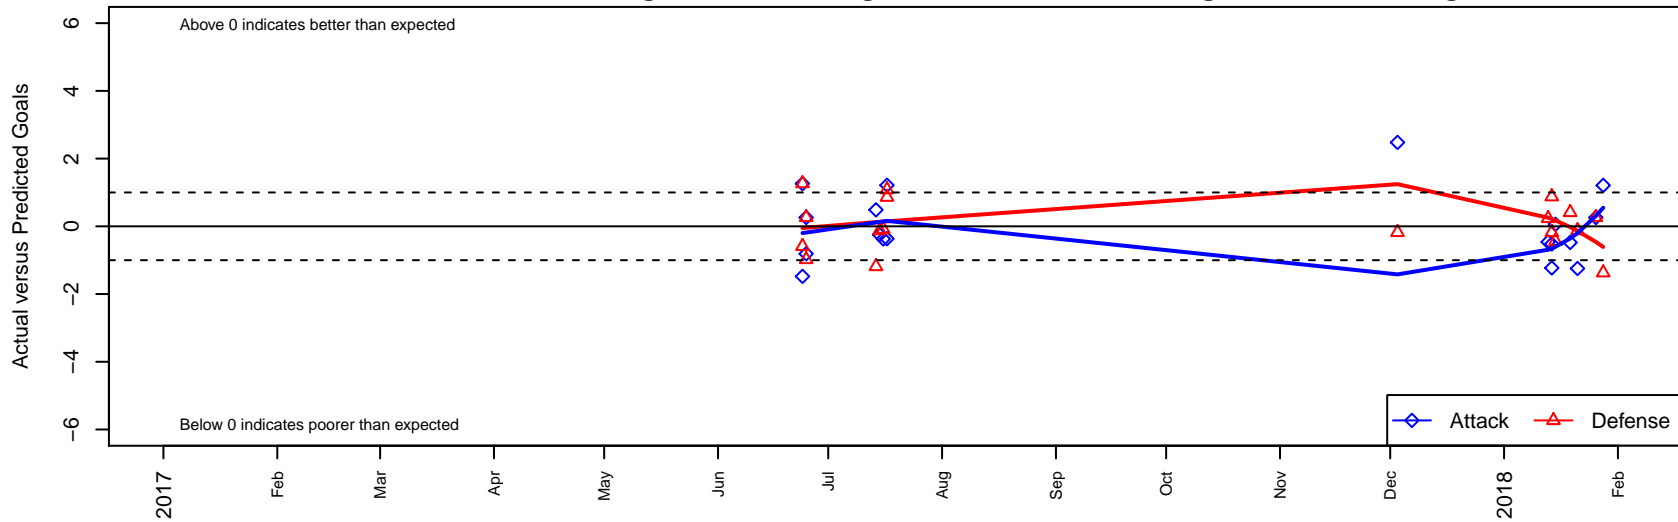

# WPFC White G99

Washington Premier FC  
 Tacoma, WA  
 G99 total strength=1707  
 attack=27.26 defense=19.68  
 fall league = RCL G99 Div 3

alt names used:  
 WPFC G99 White  
 WPFC G99 White C  
 WPFC G99-WHITE (WA)  
 WPFC G99-white

Venues played:  
 2017 Rainier Challenge Samba U19  
 2017 Nike Crossfire Challenge Silver Group U1  
 2017 RCL G99 Div 3  
 2017 PacNW Winter Classic 1999-2000 Show

**WPFC White G99**  
 Dots are actual minus expected GF (blue circles) and GA (red triangles).  
 Blue line is smoothed change in attack strength. Red is smoothed change in defense strength.

**attack and defense variance (black dot)  
relative to other teams  
and top 10 in region**

**attack and defense rating  
relative to others at age  
and all opponents in last 13 months**

**Performance relative to 13 month average**