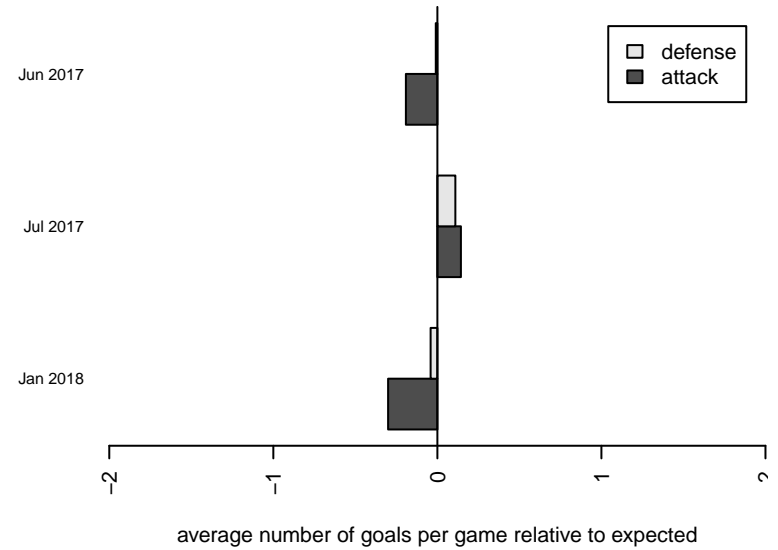

Performance relative to 13 month average