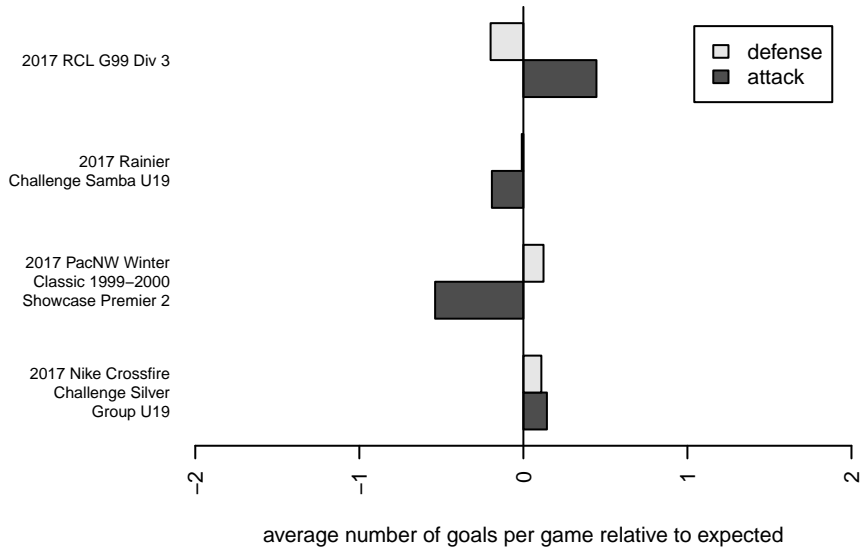

# WPFC White G99

Washington Premier FC  
 Tacoma, WA  
 G99 total strength=1707  
 attack=27.26 defense=19.68  
 fall league = RCL G99 Div 3

alt names used:  
 WPFC G99 White  
 WPFC G99 White C  
 WPFC G99-WHITE (WA)  
 WPFC G99-white

Venues played:  
 2017 Rainier Challenge Samba U19  
 2017 Nike Crossfire Challenge Silver Group U1  
 2017 RCL G99 Div 3  
 2017 PacNW Winter Classic 1999-2000 Show

**WPFC White G99**  
 Dots are actual minus expected GF (blue circles) and GA (red triangles).  
 Blue line is smoothed change in attack strength. Red is smoothed change in defense strength.

**attack and defense variance (black dot)  
relative to other teams  
and top 10 in region**

**attack and defense rating  
relative to others at age  
and all opponents in last 13 months**

**Performance relative to 13 month average**