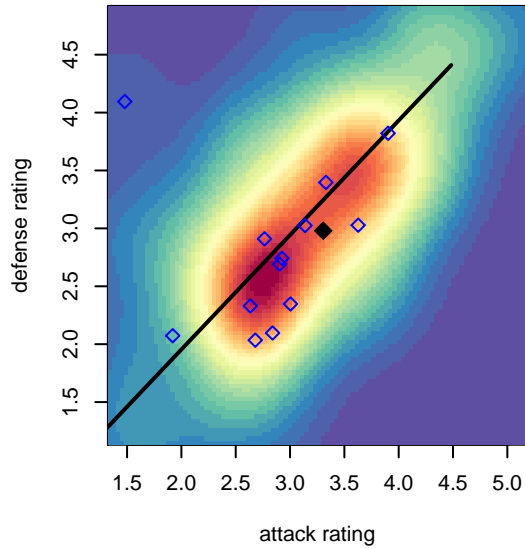

# WPFC White G99

Washington Premier FC  
 Tacoma, WA  
 G99 total strength=1707  
 attack=27.26 defense=19.68  
 fall league = RCL G99 Div 3

alt names used:  
 WPFC G99 White  
 WPFC G99 White C  
 WPFC G99-WHITE (WA)  
 WPFC G99-white

Venues played:  
 2017 Rainier Challenge Samba U19  
 2017 Nike Crossfire Challenge Silver Group U1  
 2017 RCL G99 Div 3  
 2017 PacNW Winter Classic 1999-2000 Show

**WPFC White G99**  
 Dots are actual minus expected GF (blue circles) and GA (red triangles).  
 Blue line is smoothed change in attack strength. Red is smoothed change in defense strength.

**attack and defense variance (black dot)  
relative to other teams  
and top 10 in region**

**attack and defense rating  
relative to others at age  
and all opponents in last 13 months**

**Performance relative to 13 month average**