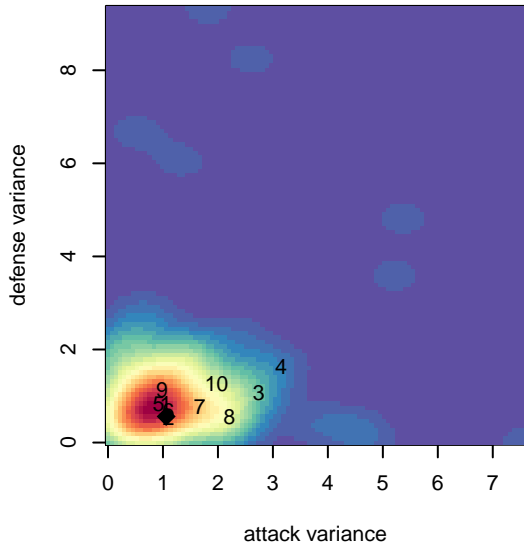

# WPFC White G99

Washington Premier FC  
 Tacoma, WA  
 G99 total strength=1707  
 attack=27.26 defense=19.68  
 fall league = RCL G99 Div 3

alt names used:  
 WPFC G99 White  
 WPFC G99 White C  
 WPFC G99-WHITE (WA)  
 WPFC G99-white

Venues played:  
 2017 Rainier Challenge Samba U19  
 2017 Nike Crossfire Challenge Silver Group U1  
 2017 RCL G99 Div 3  
 2017 PacNW Winter Classic 1999-2000 Show

**WPFC White G99**  
 Dots are actual minus expected GF (blue circles) and GA (red triangles).  
 Blue line is smoothed change in attack strength. Red is smoothed change in defense strength.

**attack and defense variance (black dot)  
relative to other teams  
and top 10 in region**

**attack and defense rating  
relative to others at age  
and all opponents in last 13 months**

**Performance relative to 13 month average**