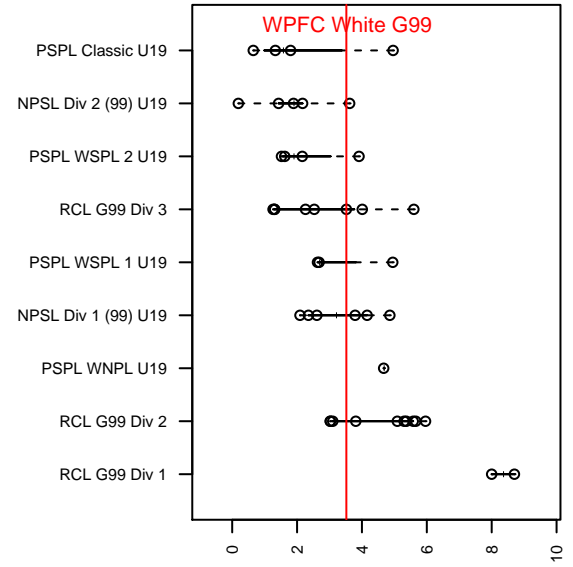

# WPFC White G99

Washington Premier FC  
 Tacoma, WA  
 G99 total strength=1707  
 attack=27.26 defense=19.68  
 fall league = RCL G99 Div 3

alt names used:  
 WPFC G99 White  
 WPFC G99 White C  
 WPFC G99-WHITE (WA)  
 WPFC G99-white

Venues played:  
 2017 Rainier Challenge Samba U19  
 2017 Nike Crossfire Challenge Silver Group U1  
 2017 RCL G99 Div 3  
 2017 PacNW Winter Classic 1999-2000 Show

**WPFC White G99**  
 Dots are actual minus expected GF (blue circles) and GA (red triangles).  
 Blue line is smoothed change in attack strength. Red is smoothed change in defense strength.

**attack and defense variance (black dot)  
relative to other teams  
and top 10 in region**

**attack and defense rating  
relative to others at age  
and all opponents in last 13 months**

**Performance relative to 13 month average**